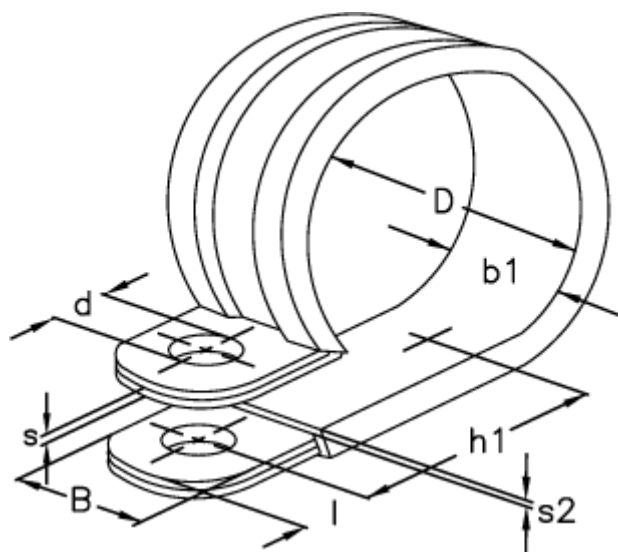

Article number: 029416915015

Description: Retaining Clip RSGU 1. 15/15 W1 EPDM

Measures

b1 = 18.5

d = 6.4

Diameter D = 15

h1 = 18.7

l = 6.0

s = 0.80

s2 = 1.5

Width B = 15